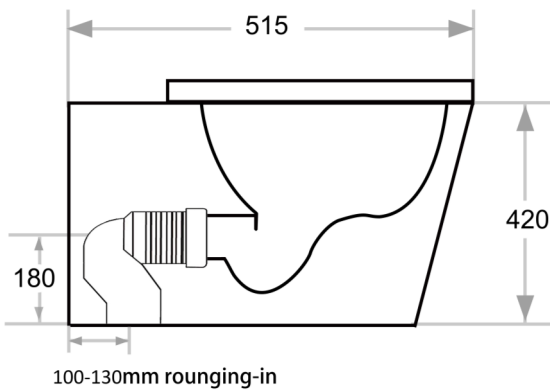

FAITH PEDESTAL PAN & SEAT (M3314B)

Includes:
Direct Clean Flush Technology
Soft Close Quick Release Seat
Variable Set-Out 100-130mm

Suitable for use with all
TECE Floor Mount Cisterns

Manufactured in PRC

2 Years Warranty

Proudly imported and distributed by
Gro Agencies Pty Ltd
Unit 2 / 37 Howe St, Osborne Park, WA, 6017
P 08 9446 3288 E info@groagencies.com.au W www.groagencies.com.au