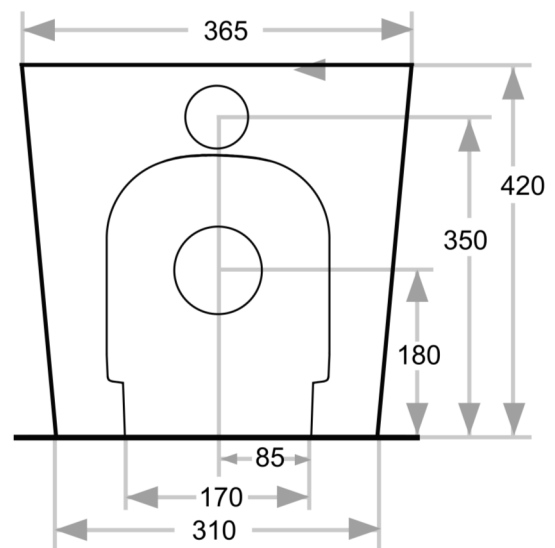

FAITH PEDESTAL PAN & SEAT (M3314B)

Includes:
Direct Clean Flush Technology
Soft Close Quick Release Seat
Variable Set-Out 100-130mm

Suitable for use with all
TECE Floor Mount Cisterns

Manufactured in PRC

2 Years Warranty

Proudly imported and distributed by
Gro Agencies Pty Ltd
Unit 2 / 37 Howe St, Osborne Park, WA, 6017
P 08 9446 3288 E info@groagencies.com.au W www.groagencies.com.au