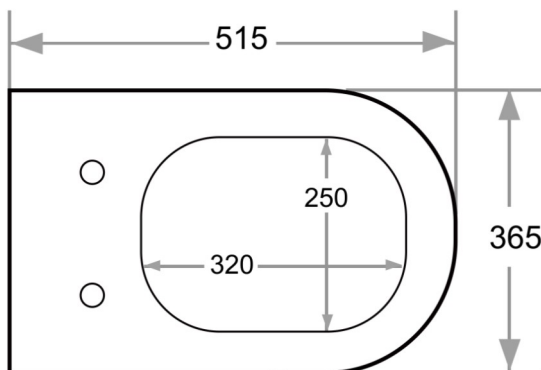

FAITH PEDESTAL PAN & SEAT (M3314B)

Includes:
Direct Clean Flush Technology
Soft Close Quick Release Seat
Variable Set-Out 100-130mm

Suitable for use with all
TECE Floor Mount Cisterns

Manufactured in PRC

2 Years Warranty

Proudly imported and distributed by
Gro Agencies Pty Ltd
Unit 2 / 37 Howe St, Osborne Park, WA, 6017
P 08 9446 3288 E info@groagencies.com.au W www.groagencies.com.au